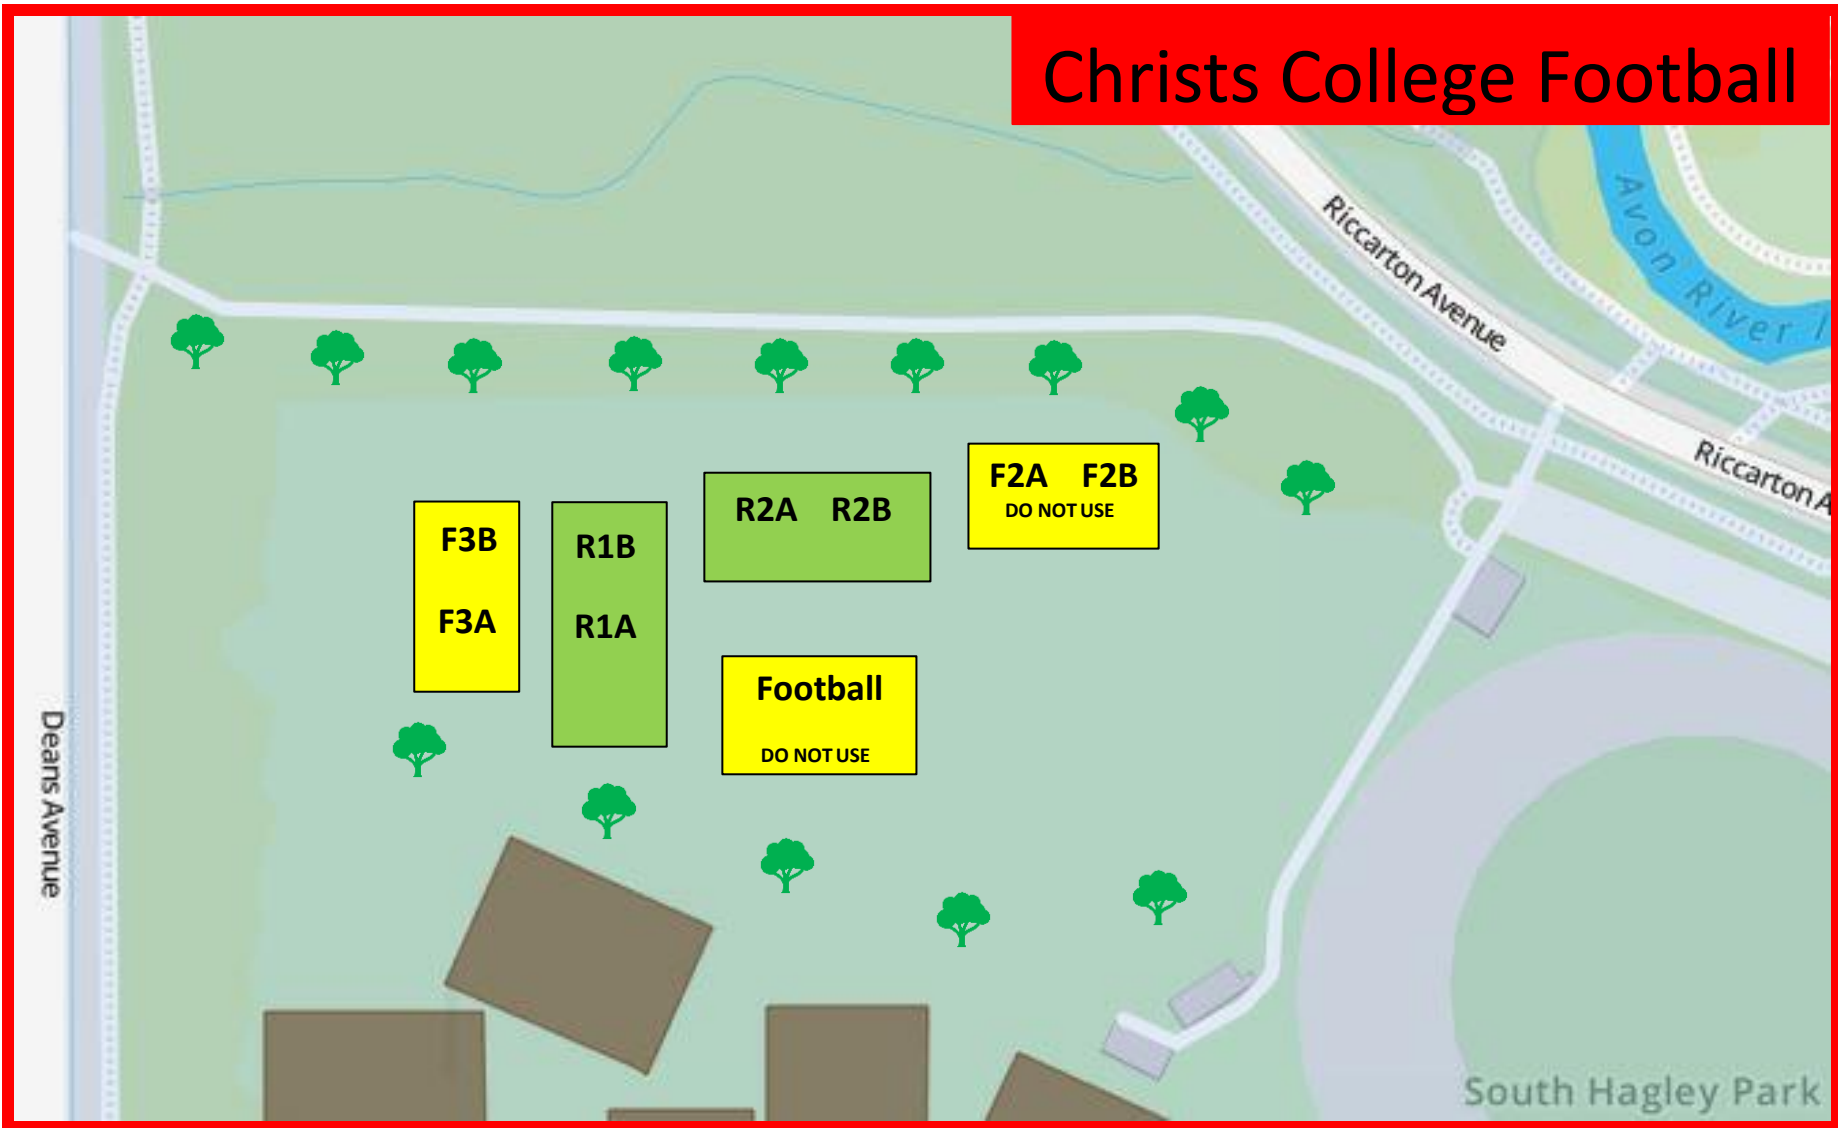

Hospital Corner Hockey & Football fields

South Hagley Football fields

Christs College Football

South Hagley Rugby/Rip/League fields

NUNWEEK PARK- HOCKEY AND FOOTBALL

Turfs in 4 – Canterbury AIMS.

1a, 1b, 1c, 1d etc

Turfs in 4 - Primaries

1a, 1b, 1c, 1d etc

Seating

Table Tennis Canterbury Stadium

Table Layout Map

Entrance